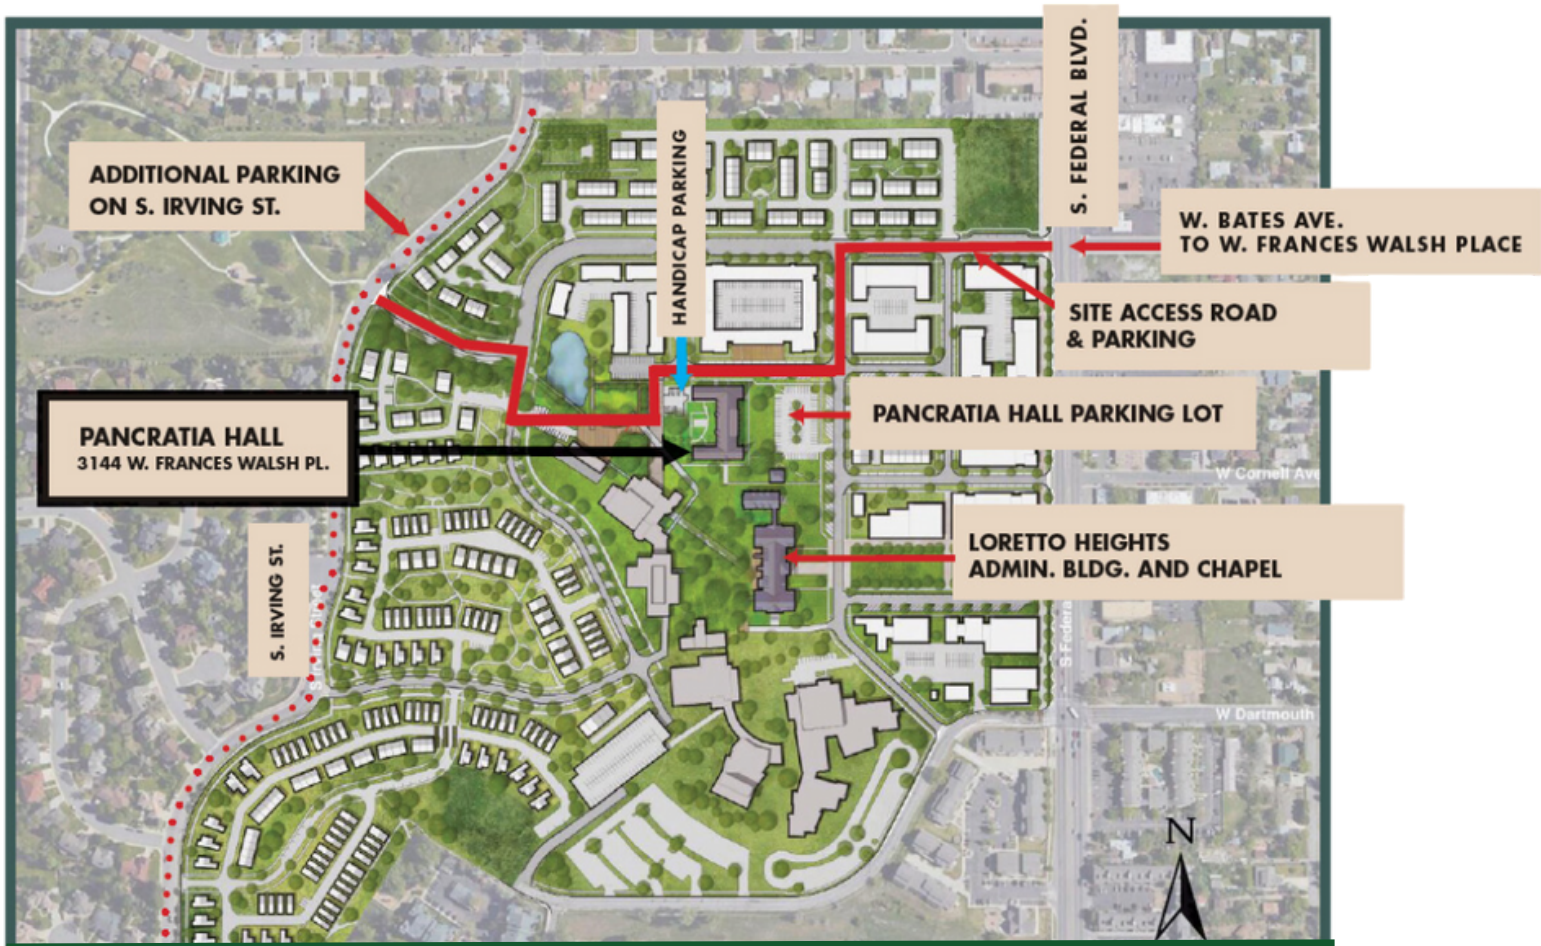

Campus Map & Parking

DIRECTIONS

Access the site from Federal Blvd. to W. Bates Ave to W. Frances Walsh Place. Parking is available in the lot east of Pancratia Hall Lofts, along the access road, or along S. Irving St.

There is also limited parking near Machebeuf Hall.