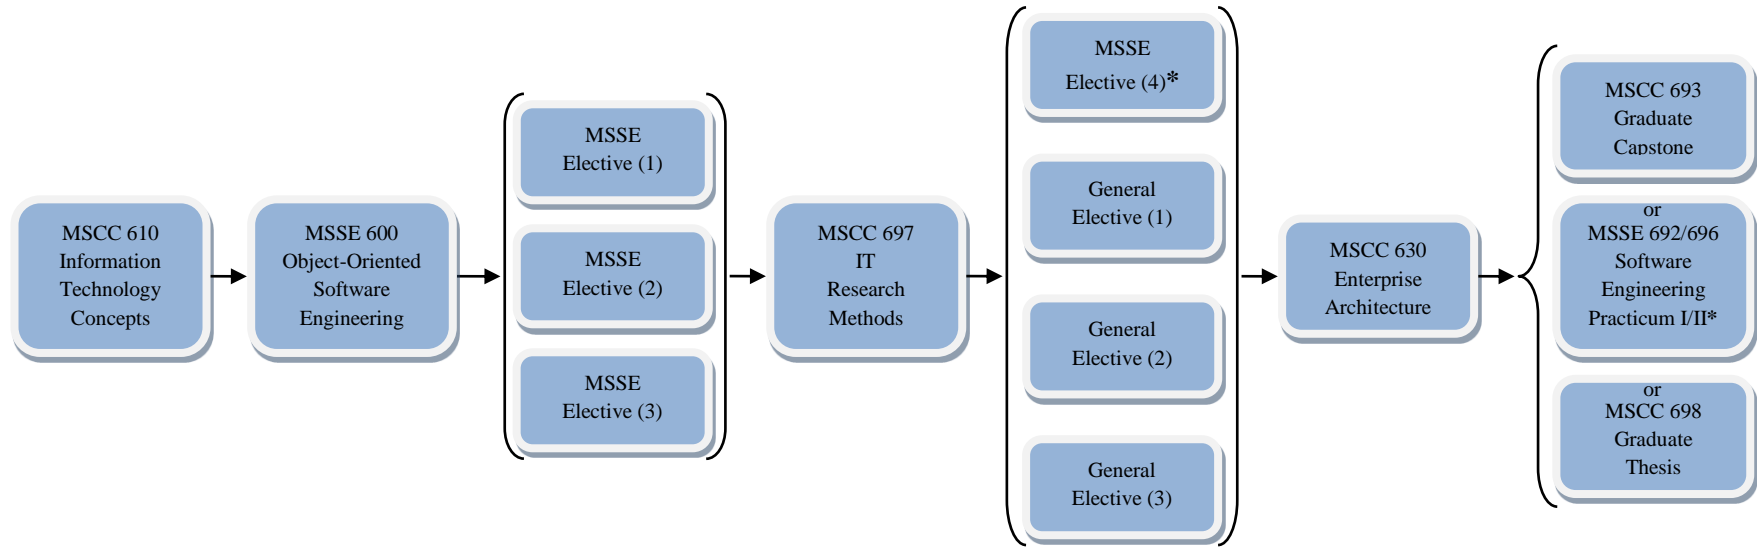

\*For the Practicum option, MSSE 692 will take the place of the final MSSE elective and will be taken after MSCC 630.

SCHOOL OF COMPUTER & INFORMATION SCIENCES  
PROGRAM OF STUDY

3333 Regis Boulevard  
Mail Code L-12  
Denver, CO 80221-1099

MS in Software Engineering

**MS in Software Engineering Technologies Electives**  
Four Software Engineering electives are required

**Software Engineering Body of Knowledge**

- MSSE 610 Software Requirements and Processes
- MSSE 640 Software Quality and Test
- MSSE 642 Software Assurance

**Mobile Software Development Track**

- MSSE 650 iOS Software Development
- MSSE 652 Enterprise iOS Software Development
- MSSE 655 Android Software Development
- MSSE 657 Enterprise Android Software Development

**NOTE:** In addition to Degree Program Courses, students select **three** general elective courses. These courses may be selected from any SCIS Graduate MS program

- Software Engineering
- Systems Engineering
- Database Technologies
- Information Assurance
- Information Technology Management
- Software Engineering and Database Technologies