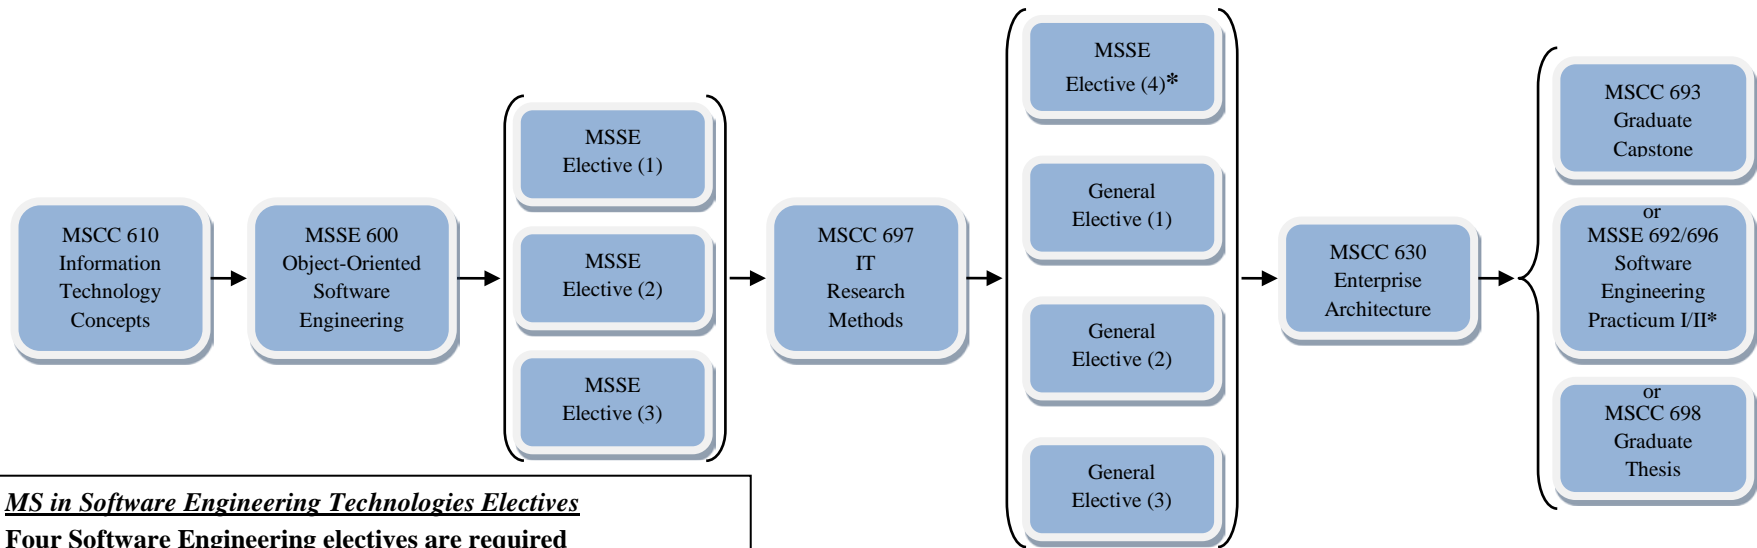

SCHOOL OF COMPUTER & INFORMATION SCIENCES
PROGRAM OF STUDY

3333 Regis Boulevard
Mail Code L-12
Denver, CO 80221-1099

MS in Software Engineering

MS in Software Engineering Technologies Electives

Four Software Engineering electives are required

Software Engineering Body of Knowledge

- MSSE 610 Software Requirements and Processes
- MSSE 640 Software Quality and Test
- MSSE 642 Software Assurance

Mobile Software Development Track

- MSSE 650 iOS Software Development
- MSSE 652 Enterprise iOS Software Development
- MSSE 655 Android Software Development
- MSSE 657 Enterprise Android Software Development

Java Software Development Track

- MSSE 670 Java Software Development
- MSSE 672 Advanced Java Software Development
- MSSE 674 Enterprise Java Software Development
- MSSE 676 Advanced Enterprise Java Software Development

C# Software Development Track

- MSSE 680 C# Software Development
- MSSE 682 Enterprise C# Software Development

*NOTE: In addition to Degree Program Courses, students select **three** general elective courses. These courses may be selected from any SCIS Graduate MS program*