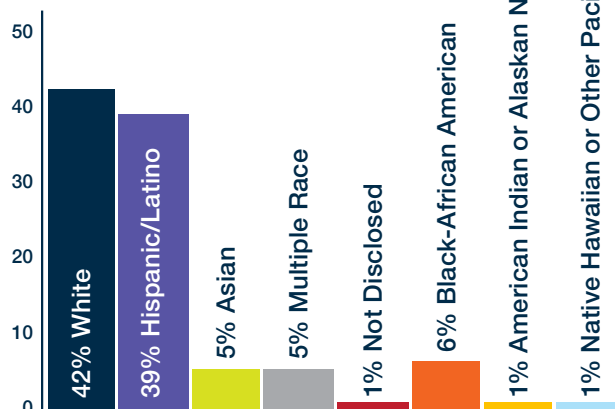

Ethnicities on Campus

77% live on campus in residence halls

44% O'Connell Hall
47% DeSmet Hall
9% West Hall

32% Male
68% Female

Call: 800.944.7667 | Email: ruadmissions@regis.edu | Web: regis.edu

*Based on Fall 2020 incoming student data.

REGIS UNIVERSITY

Regis University is regionally accredited by the Higher Learning Commission (HLC).