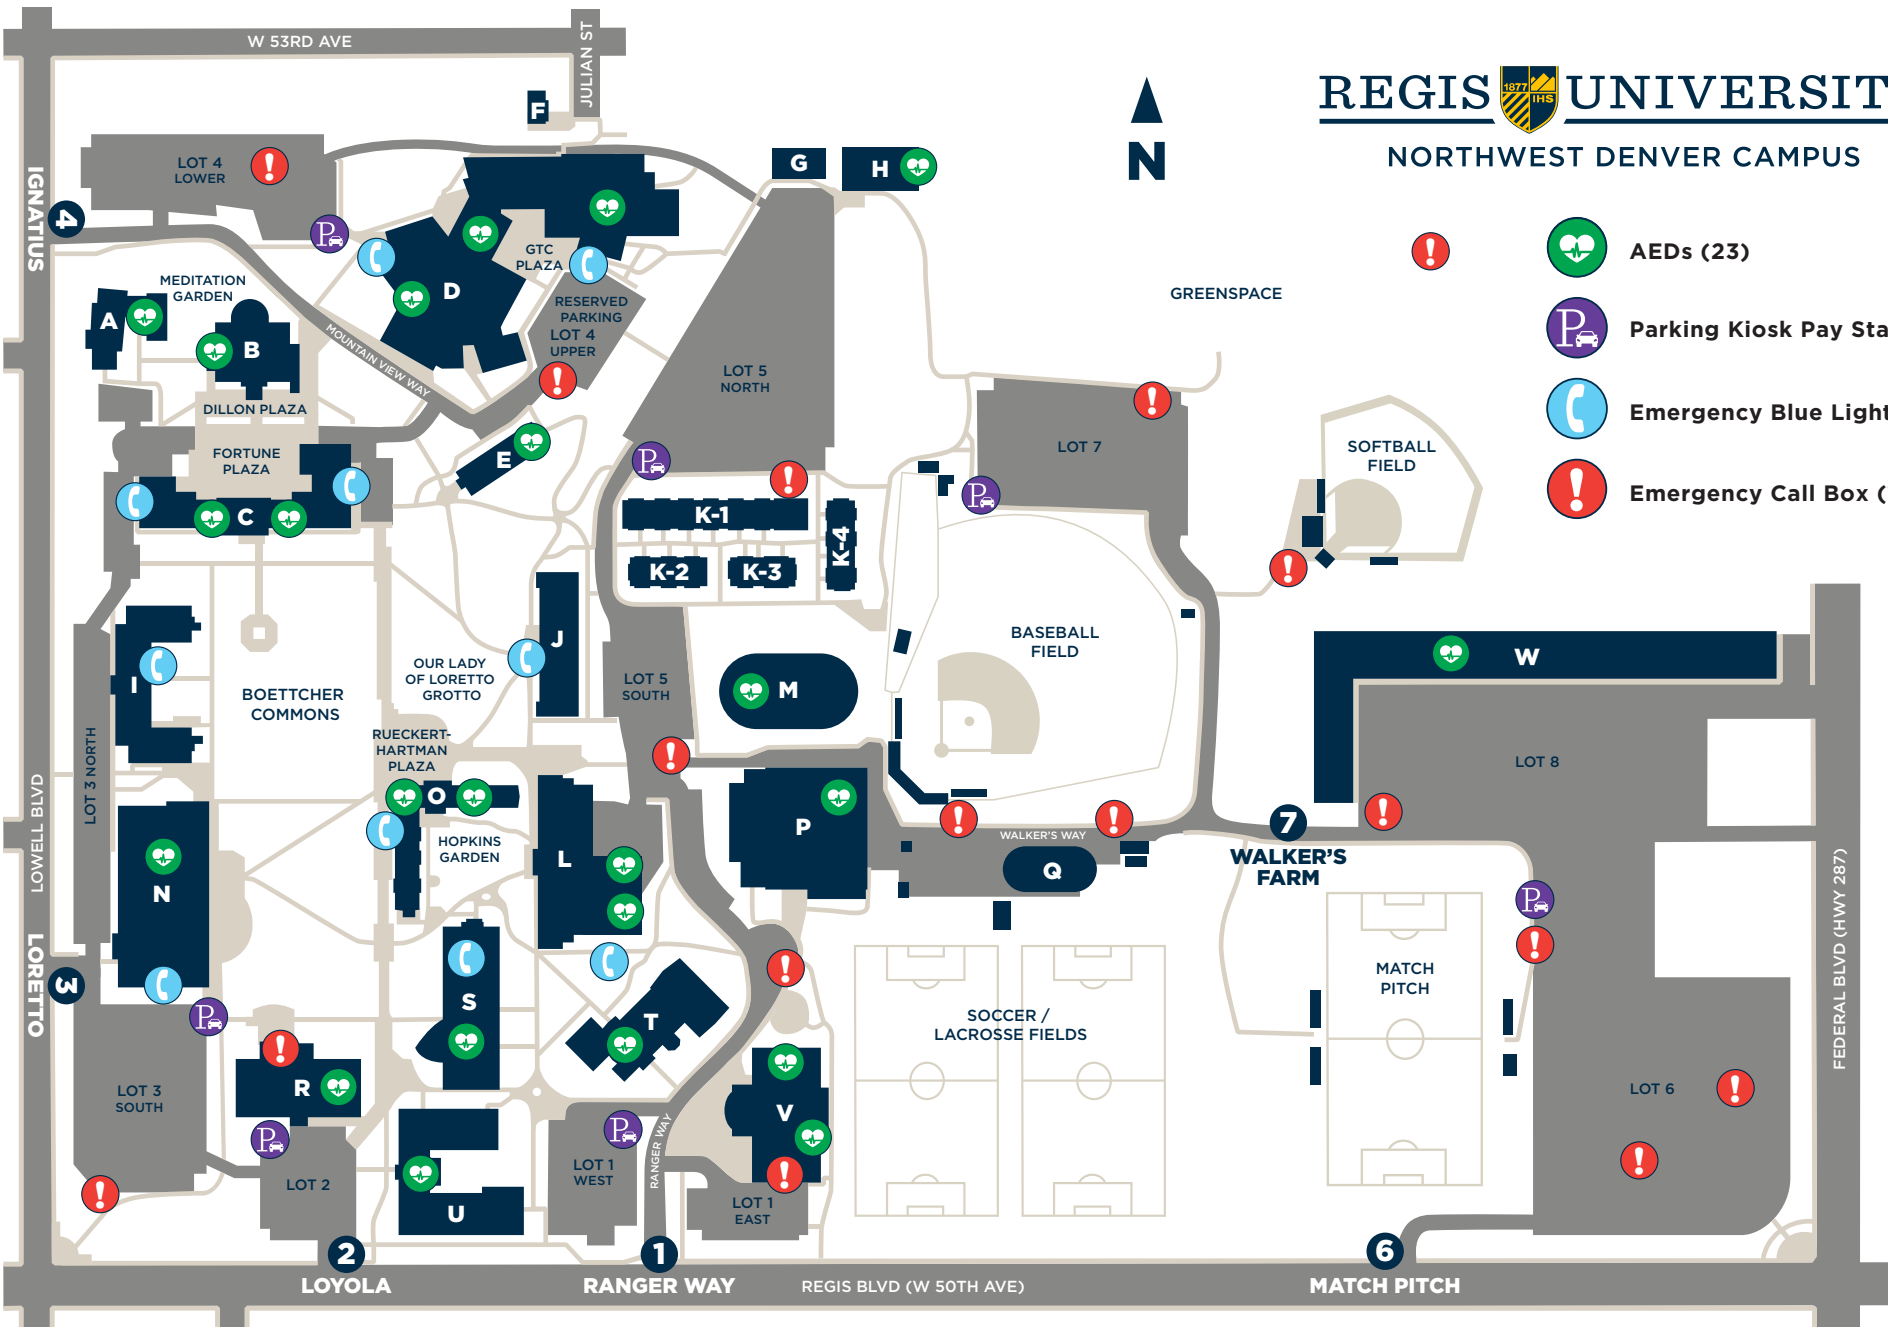

REGIS UNIVERSITY

NORTHWEST DENVER CAMPUS

-  AEDs (23)
-  Parking Kiosk Pay Station
-  Emergency Blue Light Phones (10)
-  Emergency Call Box (18)

Regis University Northwest Denver Campus

- | | | | | |
|---|--|---|---|--|
| A Jesuit House | F Romero House | J O'Connell Hall | O Carroll Hall | U Loyola Hall |
| B St. John Francis Regis Chapel | G Classroom A-185 | K1-4 Residence Village | P Regis Field House | V David M. Clarke, S.J., Hall
Ranger Station Fan Zone |
| C Main Hall | H Classroom A186-23,
Classroom A186-04,
PT Research Lab A186-05,
OTD/HES Lab A186-06 | L DeSmet Hall | Q Ranger Dome | W Bookstore (Ranger Station)
Copy, Mail and Print
Campus Safety |
| D St. Peter Claver, S.J., Hall
Mountain View Center
Ranger Station Express | I West Hall | M Berce Athletic Center | R Dayton Memorial Library | X Vincent J. Boryla Apartments |
| E O'Sullivan Fine Arts Center | | N Student Center
Main Café, Regi's Roast,
Walker's Pub | S Felix Pomponio Family Science Center | |
| | | T Coors Life Directions Center | | |

W 49TH AVE

KING ST

FEDERAL BLVD (HWY 287)